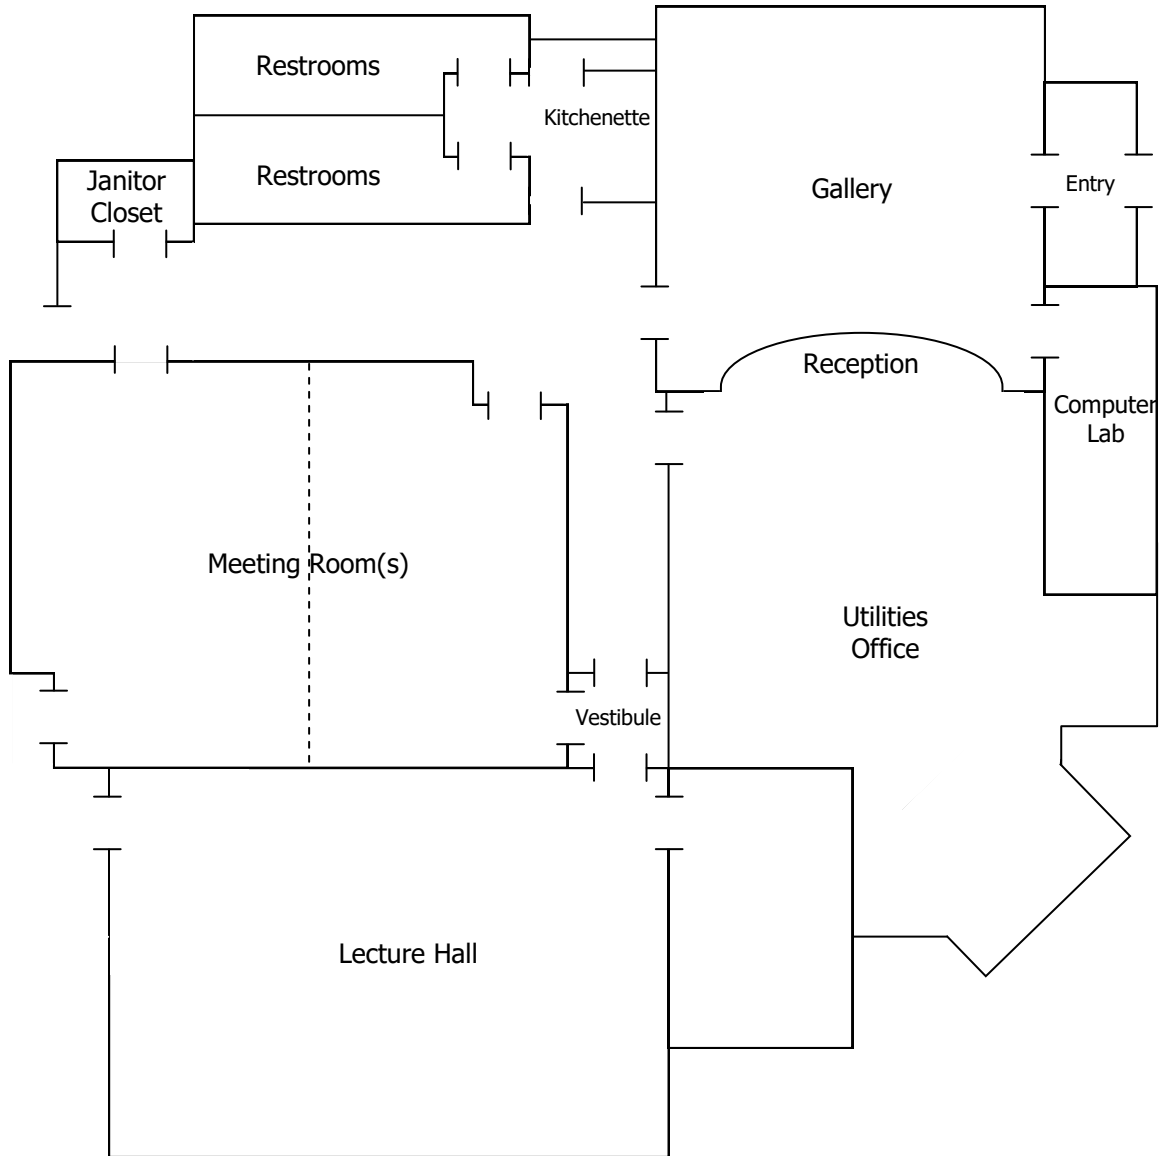

Great Bend Front Door

1615 10th St

Contact: Convention & Visitors Bureau

Phone: (620) 792-2750

Email: tours@visitgreatbend.com or cvb@visitgreatbend.com

- Lecture Hall
  - Capacity of 30
  - Theatre-style seating
  - Audio and visual equipment available
- Meeting Room(s)
  - Capacity of 45 people, 20 per room with dividers
  - Audio and visual equipment available