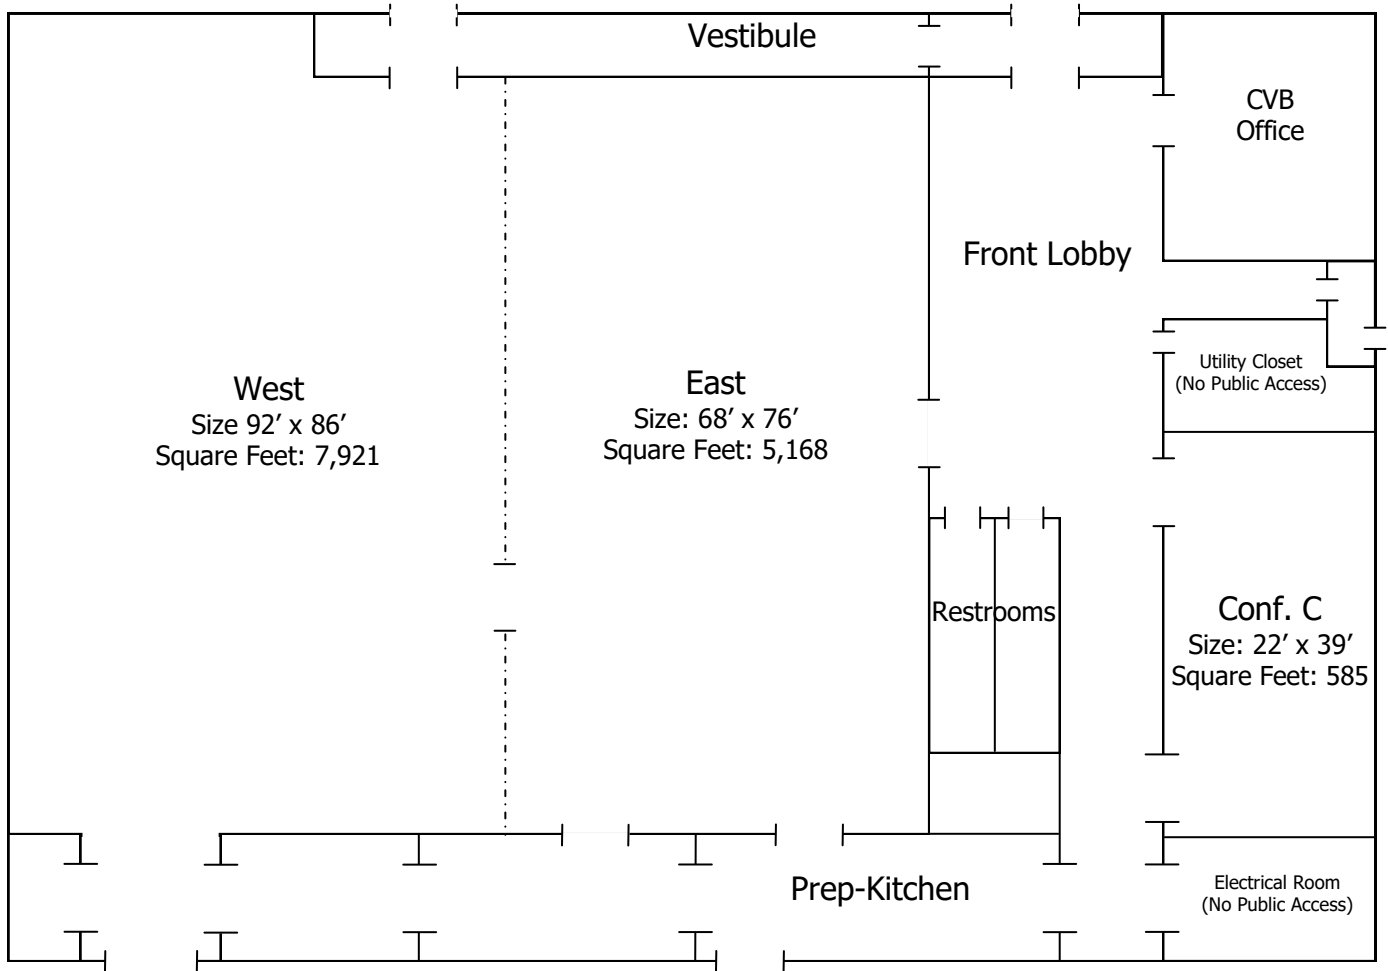

Meeting Facilities Guide

Great Bend Events Center

3111 10th St

Contact: Convention & Visitors Bureau

Phone: (620) 792-2750

Email: tours@visitgreatbend.com or cvb@visitgreatbend.com

- ◆ Newly renovated rooms, dining hall, and restrooms
- ◆ Over 28,000 square feet of meeting space
- ◆ Total of three break-out rooms available
- ◆ Capacity of 1,200 people
- ◆ Prep-kitchen is available. There are no hot boxes provided.
- ◆ Ideal for conventions, exhibits, receptions, reunions, and more!

Room	Size	Theatre Style	Classroom Style	Banquet Style	Square Feet
Convention East	68' x 76'	600	300	500	5,168
Convention West	92' x 86'	700	400	600	7,921
Conference C	22' x 39'	80	40	70	585

Great Bend Front Door