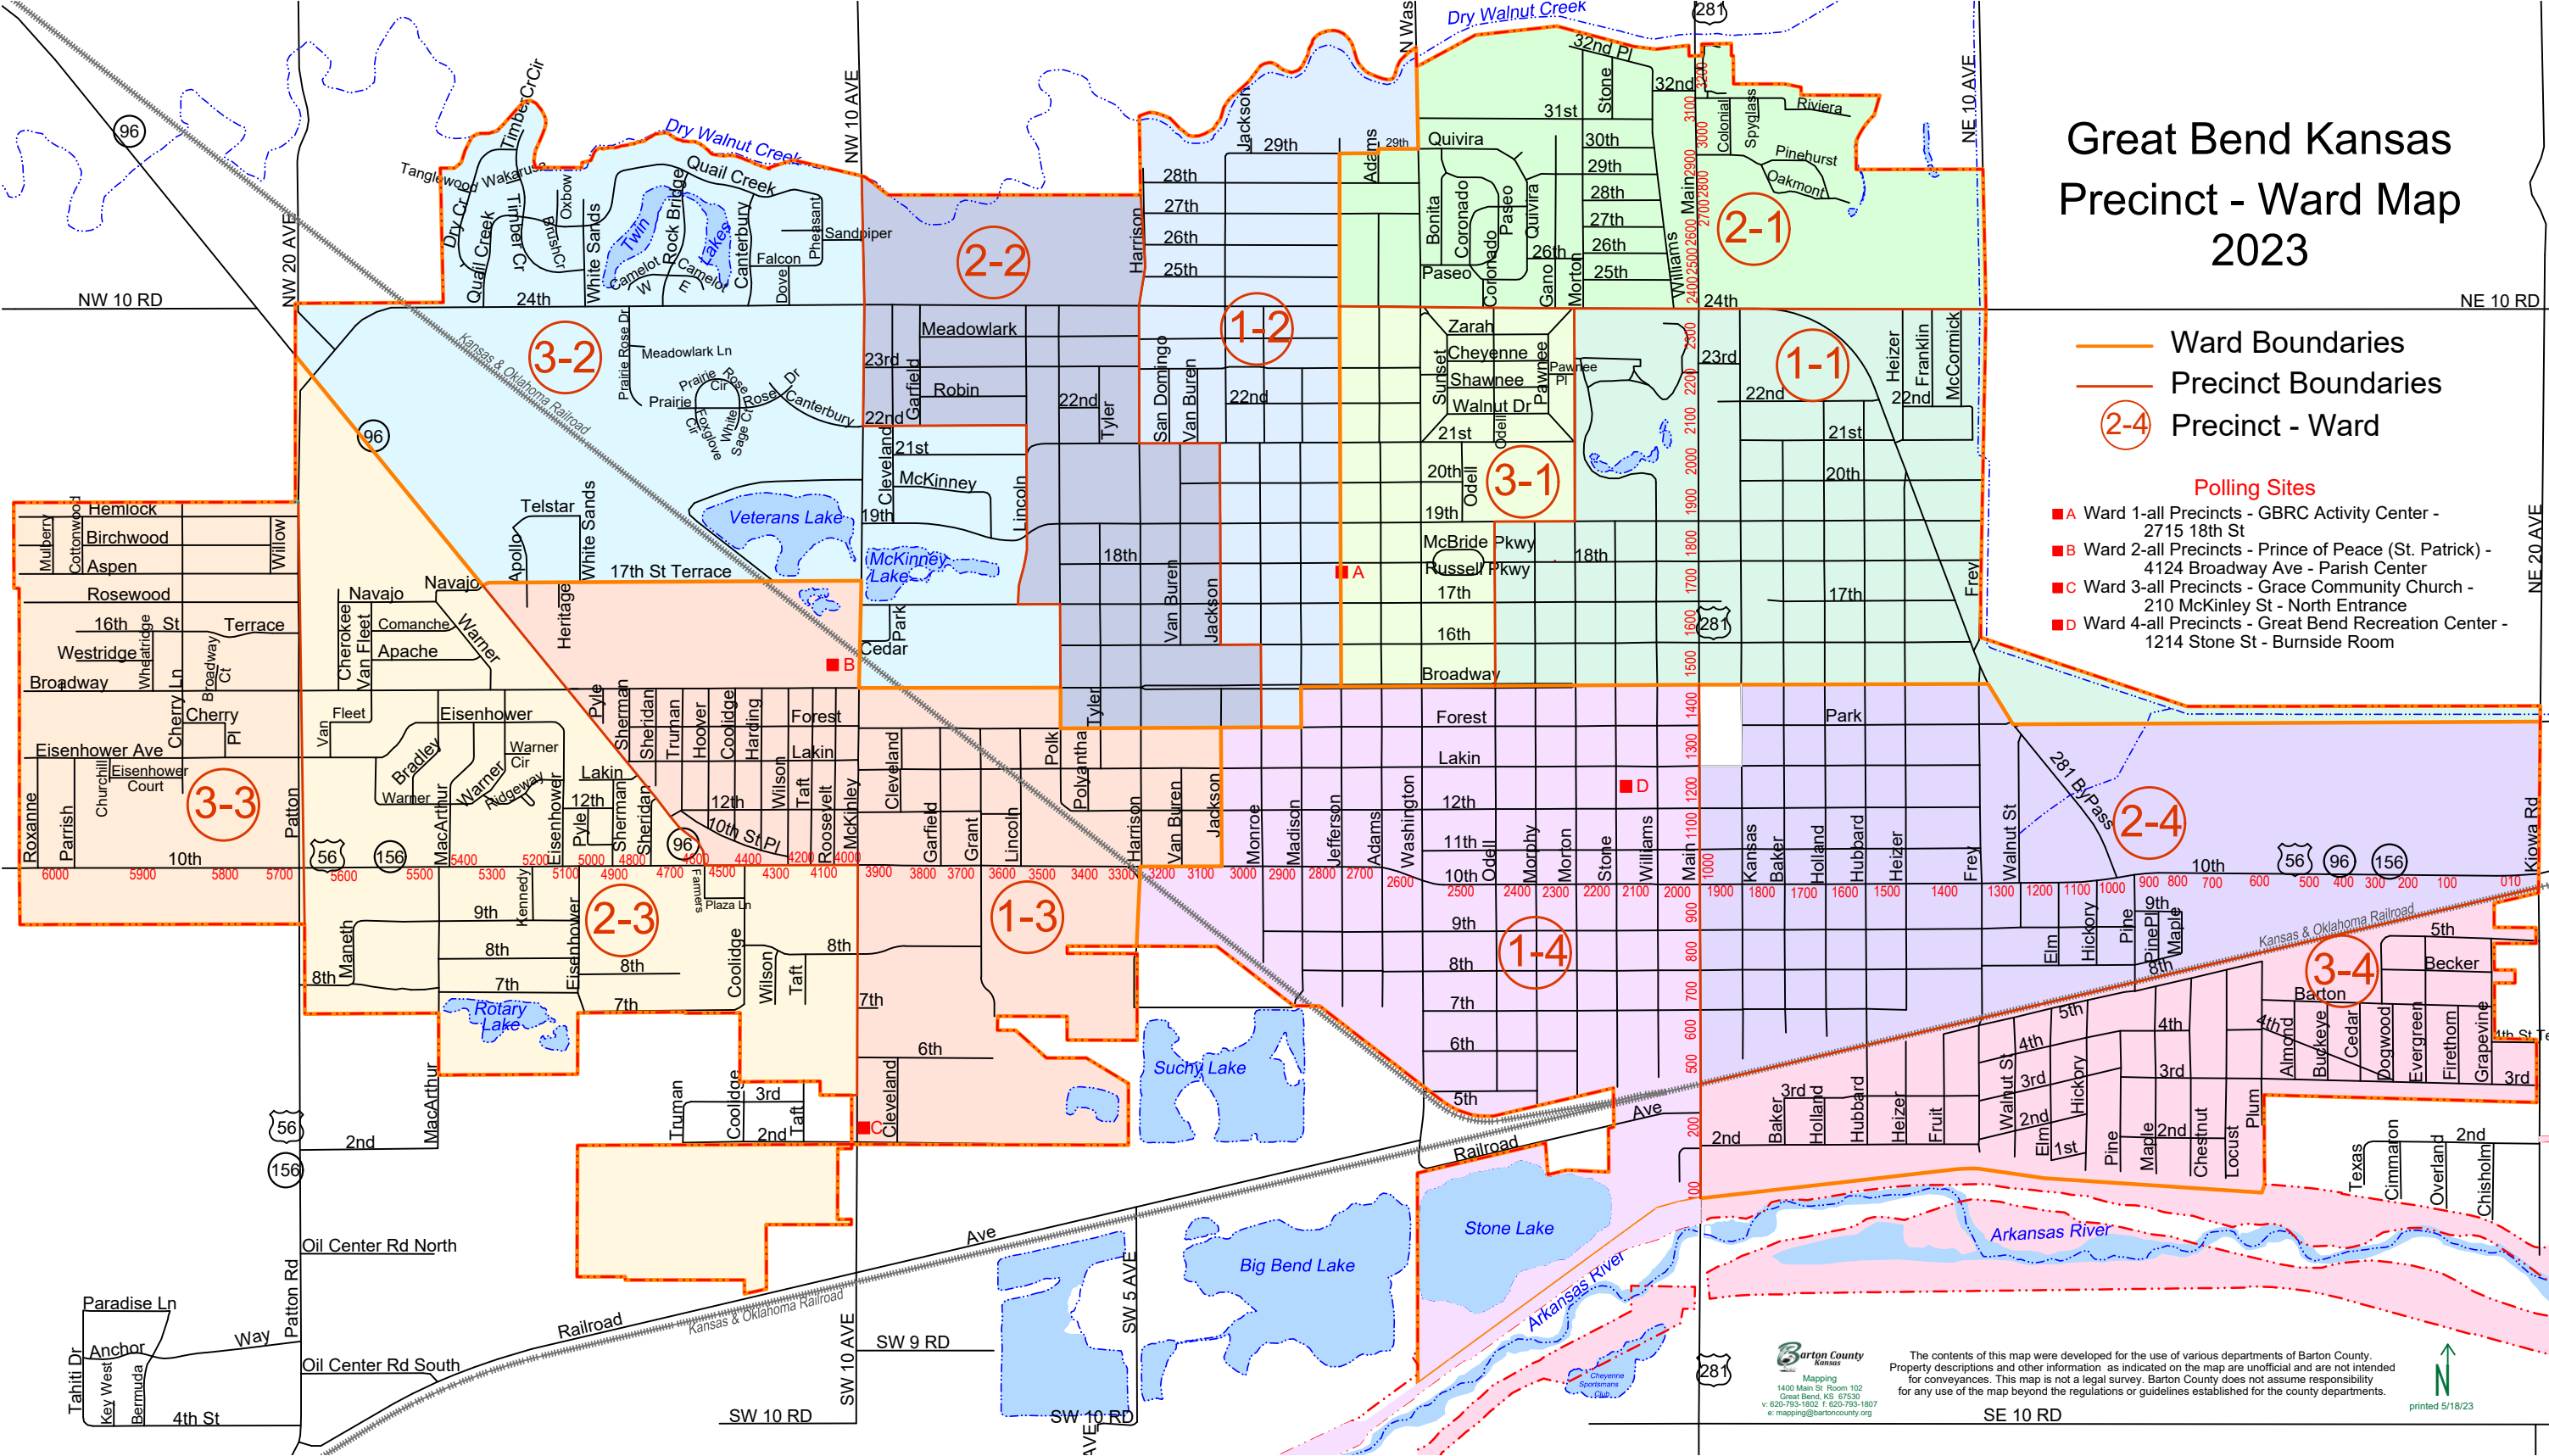

Great Bend Kansas Precinct - Ward Map 2023

- Ward Boundaries
- Precinct Boundaries
- Precinct - Ward

Polling Sites

- A Ward 1-all Precincts - GBRC Activity Center - 2715 18th St
- B Ward 2-all Precincts - Prince of Peace (St. Patrick) - 4124 Broadway Ave - Parish Center
- C Ward 3-all Precincts - Grace Community Church - 210 McKinley St - North Entrance
- D Ward 4-all Precincts - Great Bend Recreation Center - 1214 Stone St - Burnside Room